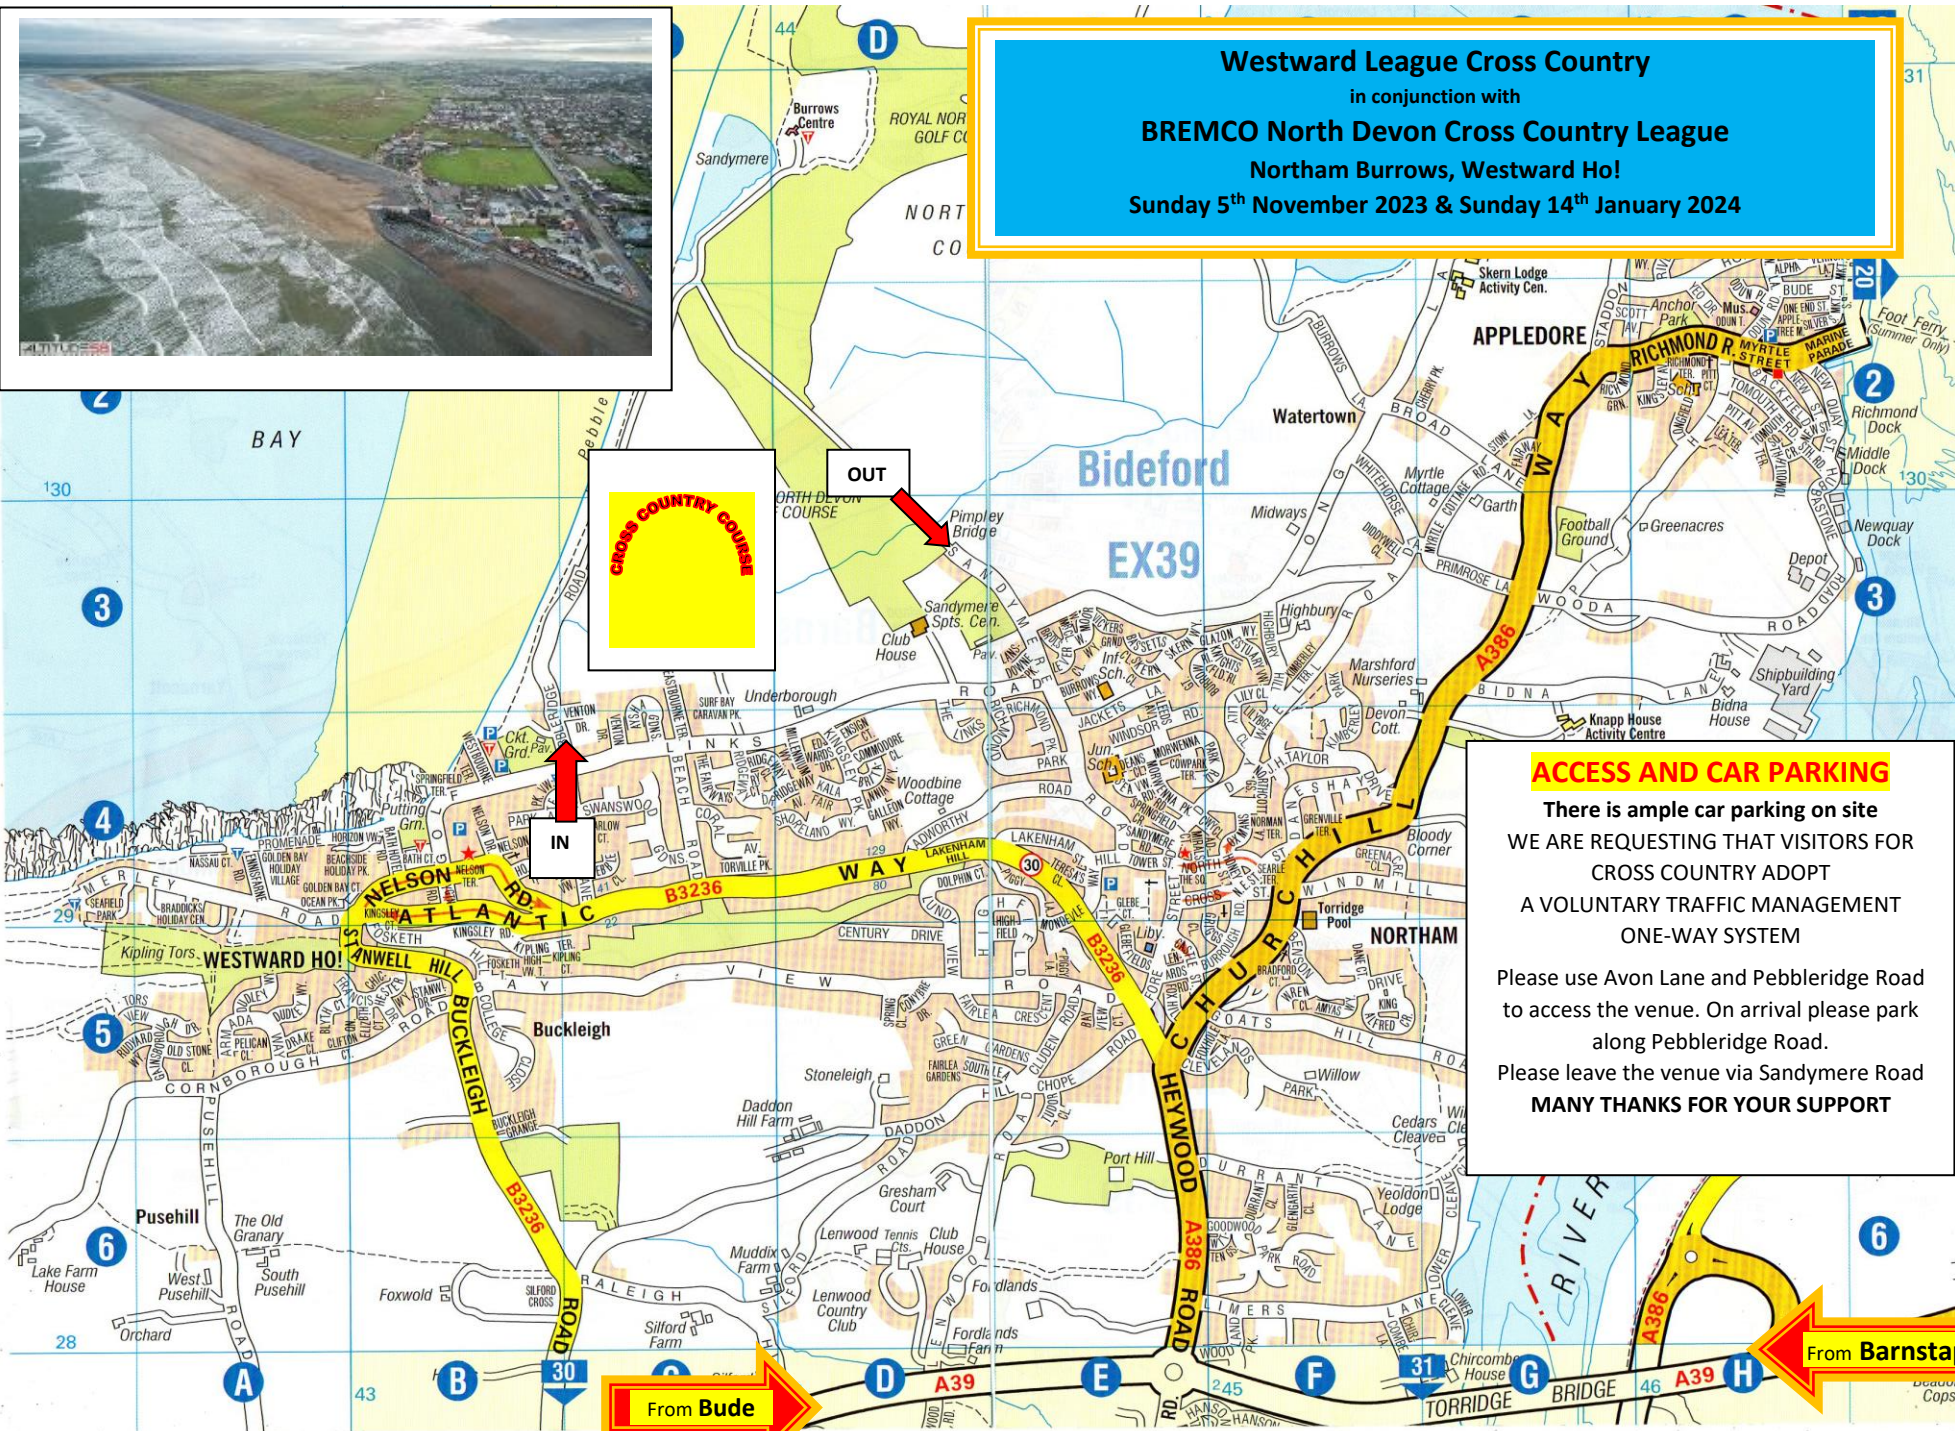

Westward League Cross Country
 in conjunction with
BREMCO North Devon Cross Country League
 Northam Burrows, Westward Ho!
 Sunday 5th November 2023 & Sunday 14th January 2024

CROSS COUNTRY COURSE

ACCESS AND CAR PARKING

There is ample car parking on site
 WE ARE REQUESTING THAT VISITORS FOR
 CROSS COUNTRY ADOPT
 A VOLUNTARY TRAFFIC MANAGEMENT
 ONE-WAY SYSTEM

Please use Avon Lane and Pebbleridge Road
 to access the venue. On arrival please park
 along Pebbleridge Road.
 Please leave the venue via Sandymere Road
MANY THANKS FOR YOUR SUPPORT

From Bude

From Barnstaple